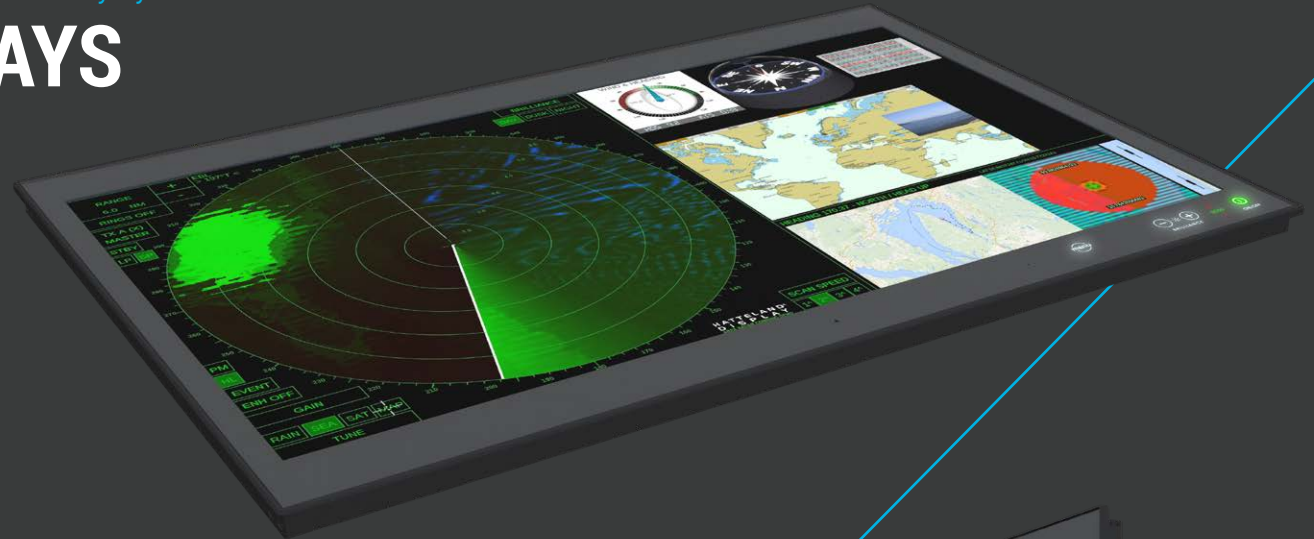

4K UHD

**HATTELAND
TECHNOLOGY**
an EMBRON Company

Ideal for Charts and Tactical Operation

55 INCH DISPLAYS

CHOICE OF CHART TABLE, FLOOR TILT, WALL
& CONSOLE MOUNT OPTIONS

4K UHD - DisplayPort (DP) & HDMI signal inputs
LED Backlight Technology, Full Dimming 100%
Multi-Touch Option, Superior Optical Bonding
EN60945 Tested, Type Approved EU-RO-MR
Integrated Computer in base (option)
Resolution at 3840 x 2160 (4K)
ECDIS & Radar Compliant
Glass Display Control™ or
Tactile Display Control
Supports Tactor &
Active Stylus Pen

30°
Tilt Range

1061 [41.77"] cm [inch]
to
761 [29.92"] cm [inch]

30°
Tilt Range

Integrated HT C02 computer
in base (optional)

Integrated HT C02 computer
in base (optional)

Tactor & Active Stylus Pen Support

Ideal for ship navigation, automation, cameras and security systems.

32 & 43 INCH DISPLAYS

CHOICE OF CONSOLE, DESKTOP & VESA
ADAPTER MOUNT OPTIONS

- 4K UHD - DisplayPort (DP) & HDMI signal inputs
- LED Backlight Technology, Full Dimming 100%
- Multi-Touch Option, Superior Optical Bonding
- EN60945 Tested, Type Approved EU-RO-MR
- Integrated Computer in base (option)
- Resolution at 3840 x 2160 (4K)
- ECDIS & Radar Compliant
- Glass Display Control™ or Tactile Display Control
- Supports Tactor & Active Stylus Pen

32 INCH with DESKTOP Bracket

32 INCH with VESA Adapter

Tactor & Active Stylus Pen Support

43 INCH
CONSOLE MOUNT
with Tactile
Display Control