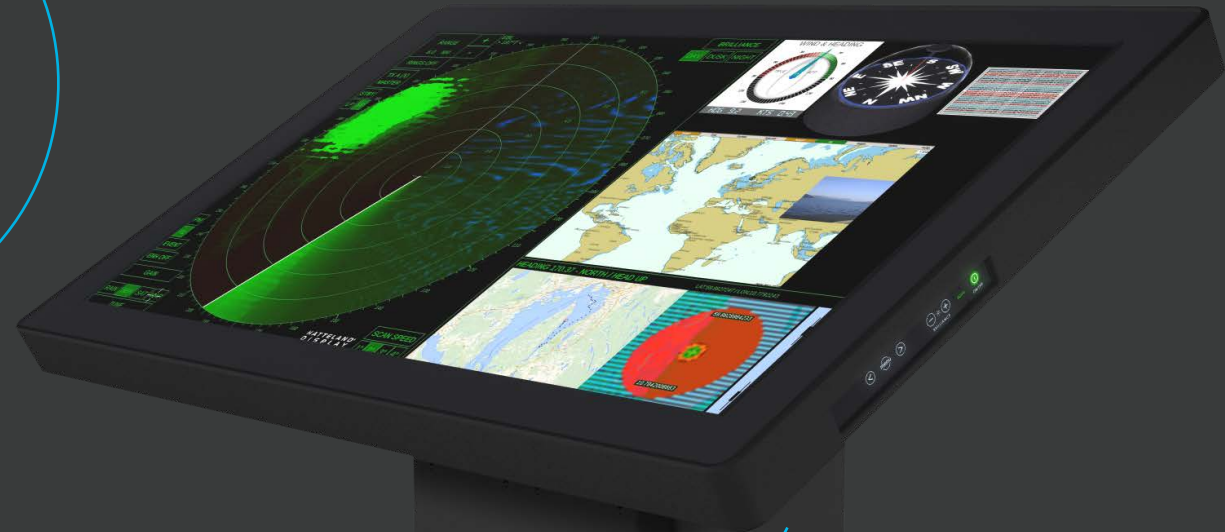

4K UHD

**HATTELAND
TECHNOLOGY**
an EMBRON Company

Ideal for Charts and Tactical Operation

55 INCH DISPLAYS

CHOICE OF CHART TABLE, FLOOR TILT, WALL
& CONSOLE MOUNT OPTIONS

4K UHD - DisplayPort (DP) & HDMI signal inputs
LED Backlight Technology, Full Dimming 100%
Multi-Touch Option, Superior Optical Bonding
EN60945 Tested, Type Approved EU-RO-MR
Integrated Computer in base (option)
Resolution at 3840 x 2160 (4K)
ECDIS & Radar Compliant
Glass Display Control™ or
Tactile Display Control
Supports Tactor &
Active Stylus Pen

30°
Tilt Range

1061 [41.77"] cm [inch]
to
761 [29.92"] cm [inch]

30°
Tilt Range

Integrated HT C02 computer
in base (optional)

Integrated HT C02 computer
in base (optional)

Tactor & Active Stylus Pen Support

Ideal for ship navigation, automation, cameras and security systems.

32 & 43 INCH DISPLAYS

CHOICE OF CONSOLE, DESKTOP & VESA
ADAPTER MOUNT OPTIONS

- 4K UHD - DisplayPort (DP) & HDMI signal inputs
- LED Backlight Technology, Full Dimming 100%
- Multi-Touch Option, Superior Optical Bonding
- EN60945 Tested, Type Approved EU-RO-MR
- Integrated Computer in base (option)
- Resolution at 3840 x 2160 (4K)
- ECDIS & Radar Compliant
- Glass Display Control™ or Tactile Display Control
- Supports Tactor & Active Stylus Pen

32 INCH with DESKTOP Bracket

32 INCH with VESA Adapter

Tactor & Active Stylus Pen Support

43 INCH
CONSOLE MOUNT
with Tactile
Display Control