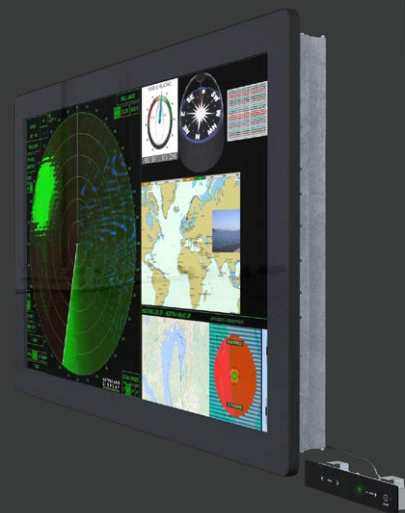

4K UHD

**HATTELAND
TECHNOLOGY**
an EMBRON Company

Ideal for Charts and Tactical Operation

55 INCH DISPLAYS

CHOICE OF CHART TABLE, FLOOR TILT, WALL
& CONSOLE MOUNT OPTIONS

4K UHD - DisplayPort (DP) & HDMI signal inputs
LED Backlight Technology, Full Dimming 100%
Multi-Touch Option, Superior Optical Bonding
EN60945 Tested, Type Approved EU-RO-MR
Integrated Computer in base (option)
Resolution at 3840 x 2160 (4K)
ECDIS & Radar Compliant
Glass Display Control™ or
Tactile Display Control
Supports Tactor &
Active Stylus Pen

30°
Tilt Range

1061 [41.77"] cm [inch]
to
761 [29.92"] cm [inch]

30°
Tilt Range

Integrated HT C02 computer
in base (optional)

Integrated HT C02 computer
in base (optional)

Tactor & Active Stylus Pen Support

Ideal for ship navigation, automation, cameras and security systems.

32 & 43 INCH DISPLAYS

CHOICE OF CONSOLE, DESKTOP & VESA
ADAPTER MOUNT OPTIONS

- 4K UHD - DisplayPort (DP) & HDMI signal inputs
- LED Backlight Technology, Full Dimming 100%
- Multi-Touch Option, Superior Optical Bonding
- EN60945 Tested, Type Approved EU-RO-MR
- Integrated Computer in base (option)
- Resolution at 3840 x 2160 (4K)
- ECDIS & Radar Compliant
- Glass Display Control™ or Tactile Display Control
- Supports Tactor & Active Stylus Pen

32 INCH with DESKTOP Bracket

32 INCH with VESA Adapter

Tactor & Active Stylus Pen Support

43 INCH
CONSOLE MOUNT
with Tactile
Display Control