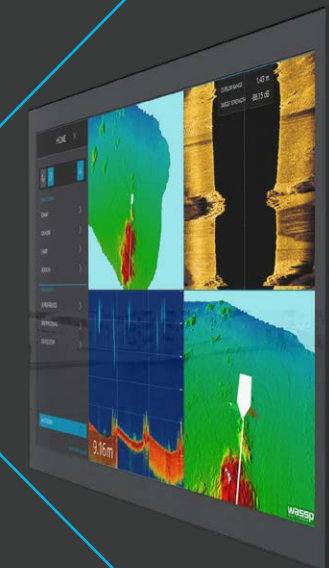

4K UHD

**HATTELAND
TECHNOLOGY**
an EMBRON Company

Ideal for Charts and Tactical Operation

55 INCH DISPLAYS

CHOICE OF CHART TABLE, FLOOR TILT, WALL
& CONSOLE MOUNT OPTIONS

4K UHD - DisplayPort (DP) & HDMI signal inputs
LED Backlight Technology, Full Dimming 100%
Multi-Touch Option, Superior Optical Bonding
EN60945 Tested, Type Approved EU-RO-MR
Integrated Computer in base (option)
Resolution at 3840 x 2160 (4K)
ECDIS & Radar Compliant
Glass Display Control™ or
Tactile Display Control
Supports Tactor &
Active Stylus Pen

30°
Tilt Range

1061 [41.77"] cm [inch]
to
761 [29.92"] cm [inch]

30°
Tilt Range

Integrated HT C02 computer
in base (optional)

Integrated HT C02 computer
in base (optional)

Tactor & Active Stylus Pen Support

Ideal for ship navigation, automation, cameras and security systems.

32 & 43 INCH DISPLAYS

CHOICE OF CONSOLE, DESKTOP & VESA
ADAPTER MOUNT OPTIONS

- 4K UHD - DisplayPort (DP) & HDMI signal inputs
- LED Backlight Technology, Full Dimming 100%
- Multi-Touch Option, Superior Optical Bonding
- EN60945 Tested, Type Approved EU-RO-MR
- Integrated Computer in base (option)
- Resolution at 3840 x 2160 (4K)
- ECDIS & Radar Compliant
- Glass Display Control™ or Tactile Display Control
- Supports Tactor & Active Stylus Pen

32 INCH with DESKTOP Bracket

32 INCH with VESA Adapter

Tactor & Active Stylus Pen Support

43 INCH
CONSOLE MOUNT
with Tactile
Display Control